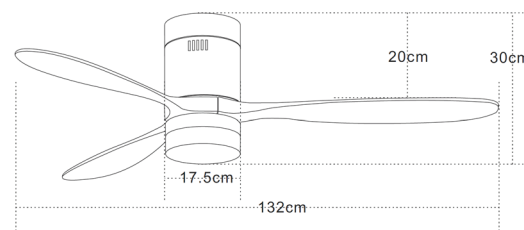

## Interior Lighting

### 19144 FAN

Build in Led:	15W LED, 3000K-4000K-6000K 100Lumen/W
Voltage:	220-240V
Operating Frequency:	50/60HZ
Special Feature:	3-Speed Remote Control
Class:	I
Motor:	AC Motor
Night Mode:	Time Setting 1H/2H/4H/8H
Height:	H:30cm
Diameter:	52"Ø132cm
Material:	Metal-Acrylic-Wood
Air Flow:	141 m <sup>3</sup> min /summer function
Available Color:	Black Matt-Cherry Wood Blades
Net weight:	7 kg

## Description

Ceiling metal - wood Fan with 3 Speeds Remote control, AC Motor and 15W LED Lamp with Acrylic cover.

5213007836748

PRODUCT DATA SHEET